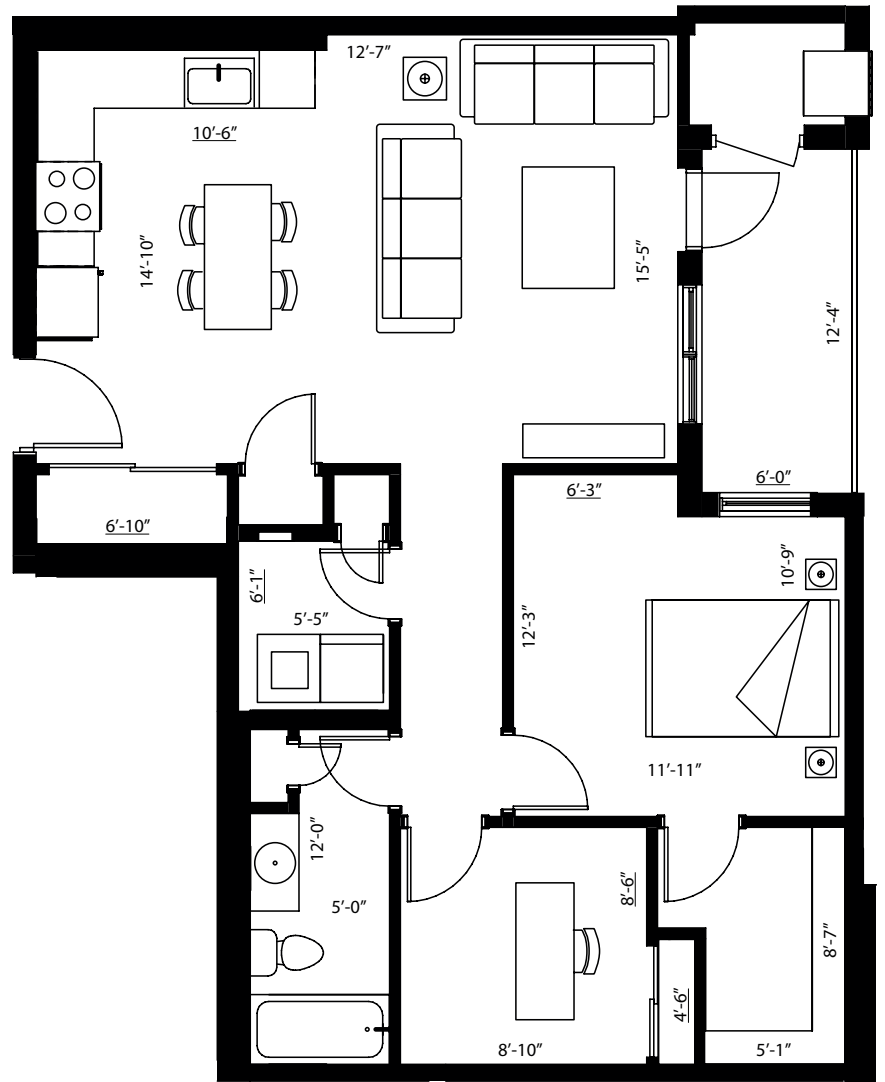

OSPREY

1 Bedroom + Den

UNIT DIMENSIONS

Primary Bedroom: 11'-11" x 12'-3"

Den: 8'-10" x 8'-6"

Kitchen: 14'-10" x 10'-6"

Living Room: 12'-7" x 15'-5"

225 Sandwich St. N.
Amherstburg ON

1.833.740.3700

www.riversedgeapts.ca

970 sq. ft.

*approximate dimensions only, subject to change without notice