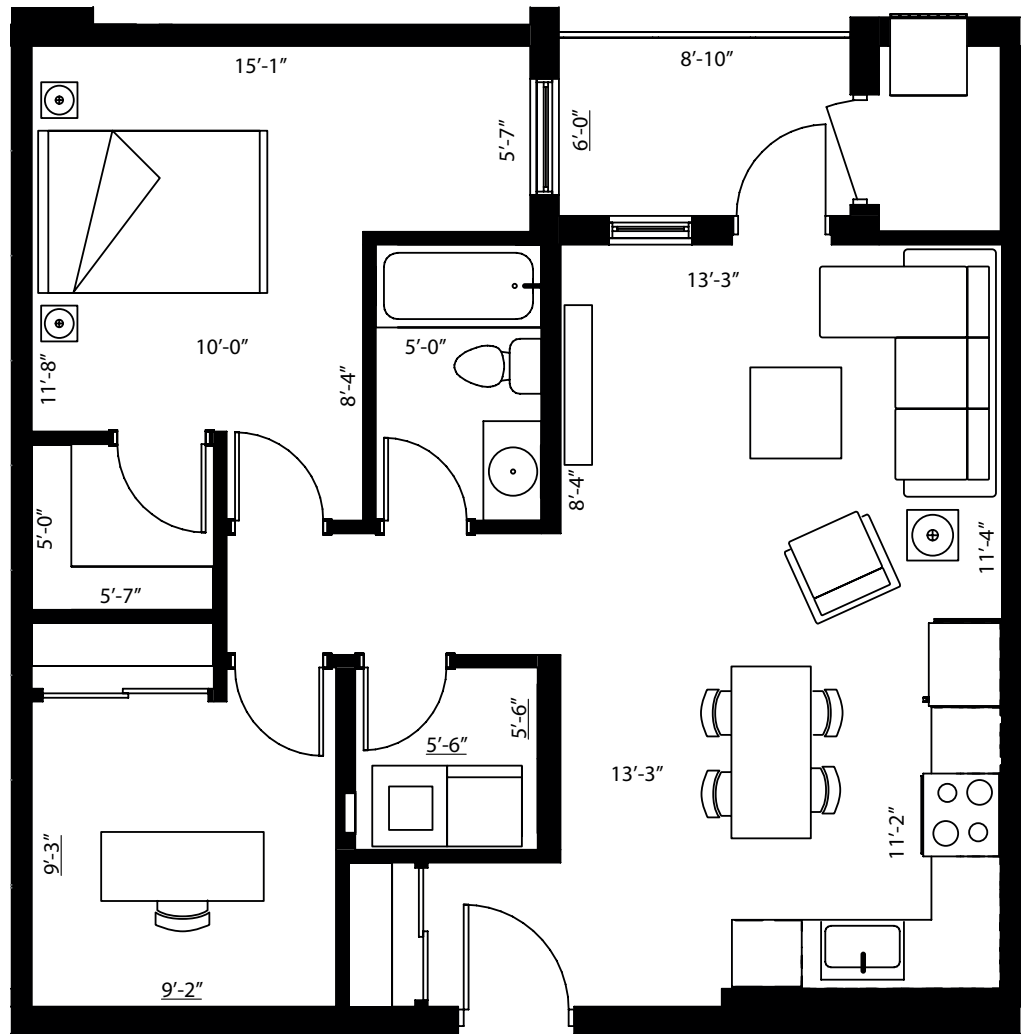

MALLARD

1 Bedroom + Den

UNIT DIMENSIONS

Primary Bedroom: 15'-1" x 11'-8"

Den: 9'-2" x 9'-3"

Kitchen: 13'-3" x 11'-2"

Living Room: 13'-3" x 11'-4"

225 Sandwich St. N.
Amherstburg ON

1.833.740.3700

www.riversedgeapts.ca

910 sq. ft.

*approximate dimensions only, subject to change without notice