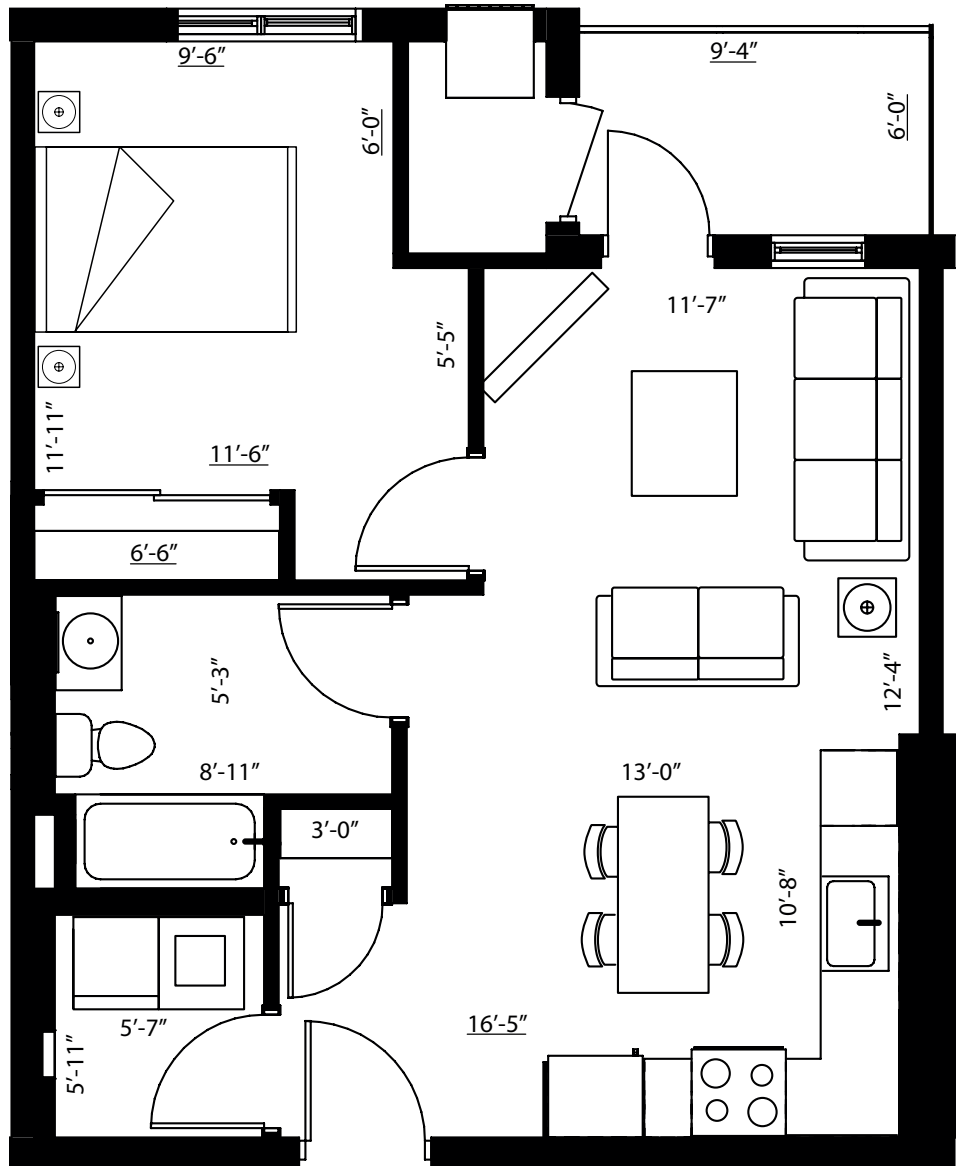

RIVULET

1 Bedroom

UNIT DIMENSIONS

Primary Bedroom: 11'-11" x 11'-6"

Kitchen: 13'-0" x 10'-8"

Living Room: 12'-4" x 11'-7"

225 Sandwich St. N.
Amherstburg ON

1.833.740.3700

www.riversedgeapts.ca

740 sq. ft.

(Barrier Free Unit)

*approximate dimensions only, subject to change without notice