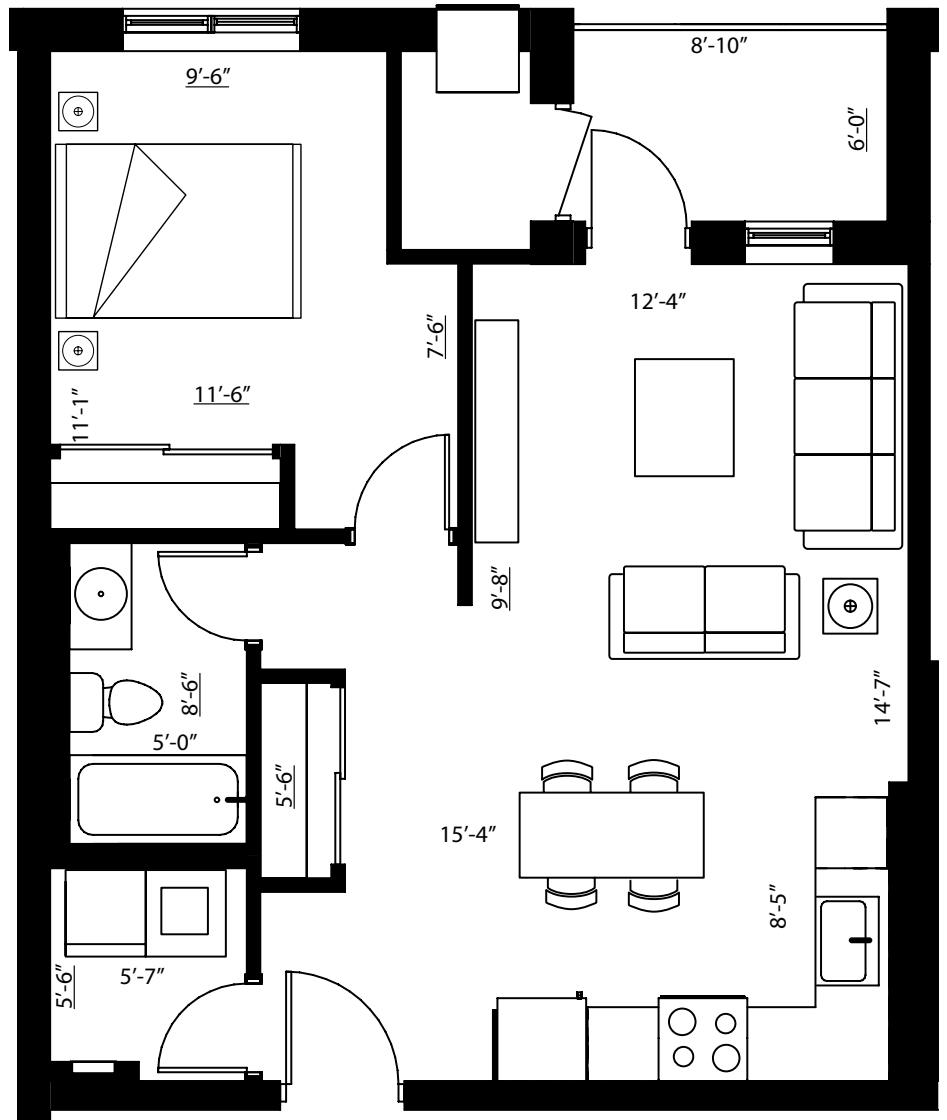

PEBBLE

1 Bedroom

UNIT DIMENSIONS

Primary Bedroom: 11'-1" x 11'-6"
Kitchen: 15'-4" x 8'-5"
Living Room: 12'-4" x 14'-7"

225 Sandwich St. N.
Amherstburg ON

1.833.740.3700

www.riversedgeapts.ca

775 sq. ft.

*approximate dimensions only, subject to change without notice