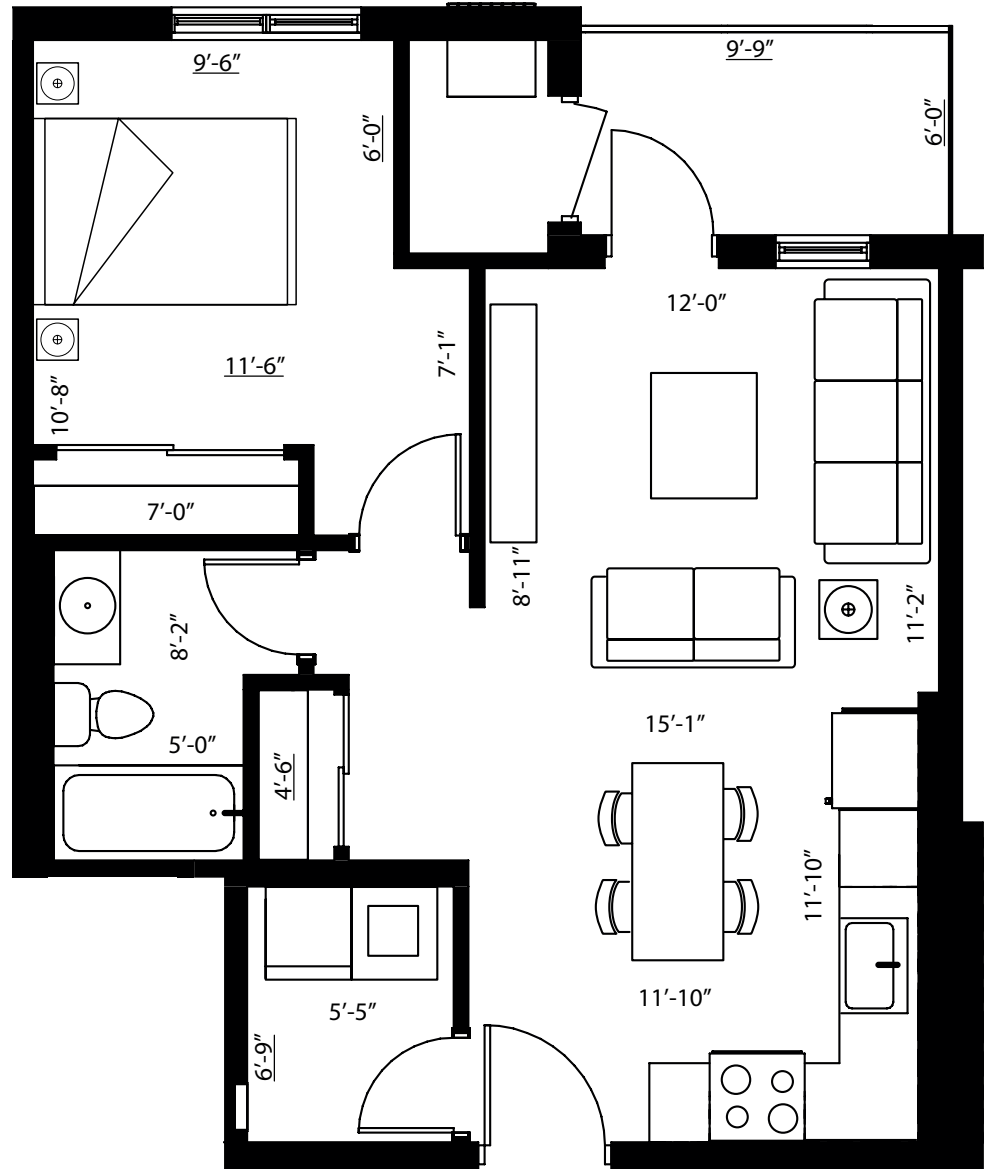

# EAGLE

1 Bedroom

## UNIT DIMENSIONS

Primary Bedroom: 10'-8" x 11'-6"

Kitchen: 11'-10" x 11'-10"

Living Room: 12'-0" x 11'-2"

225 Sandwich St. N.  
Amherstburg ON

1.833.740.3700

[www.riversedgeapts.ca](http://www.riversedgeapts.ca)

710 sq. ft.

\*approximate dimensions only, subject to change without notice