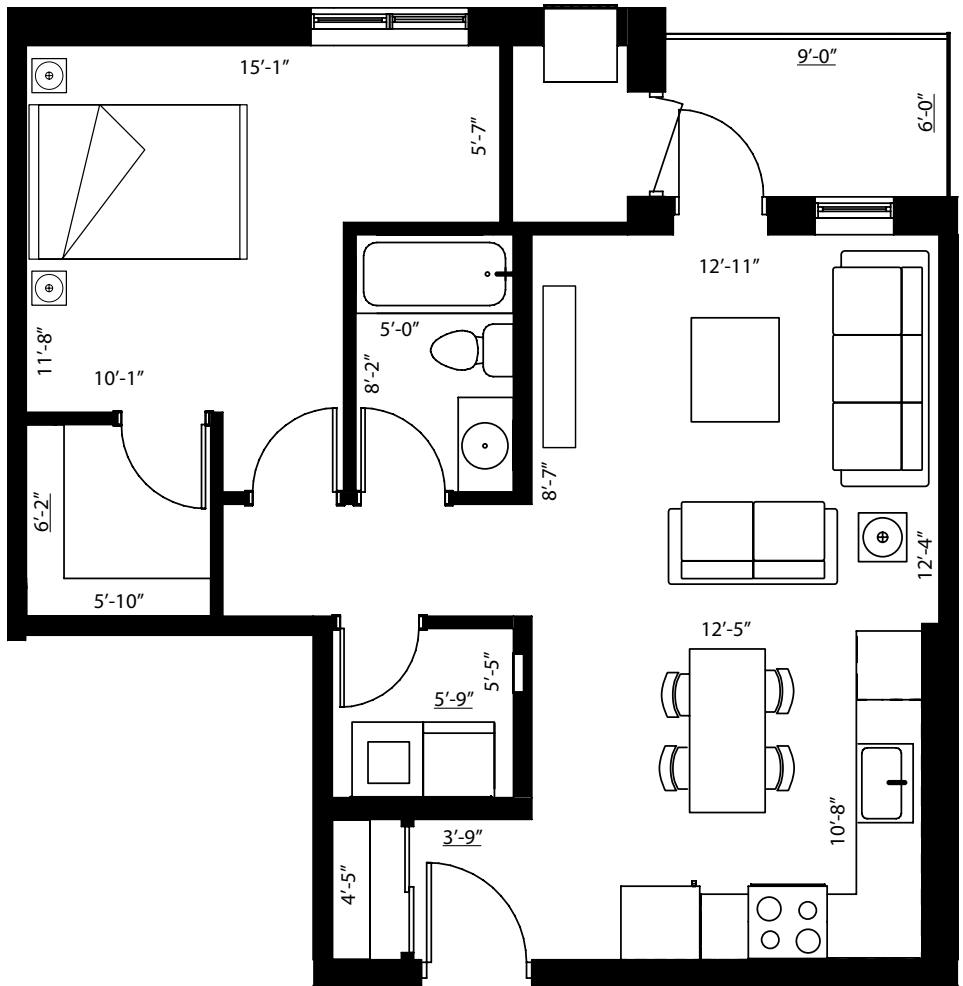

# CREST

1 Bedroom

## UNIT DIMENSIONS

Primary Bedroom: 11'-8" x 10'-1"  
Kitchen: 12'-5" x 10'-8"  
Living Room: 12'-11" x 12'-4"

225 Sandwich St. N.  
Amherstburg ON

1.833.740.3700

[www.riversedgeapts.ca](http://www.riversedgeapts.ca)

800 sq. ft.

\*approximate dimensions only, subject to change without notice