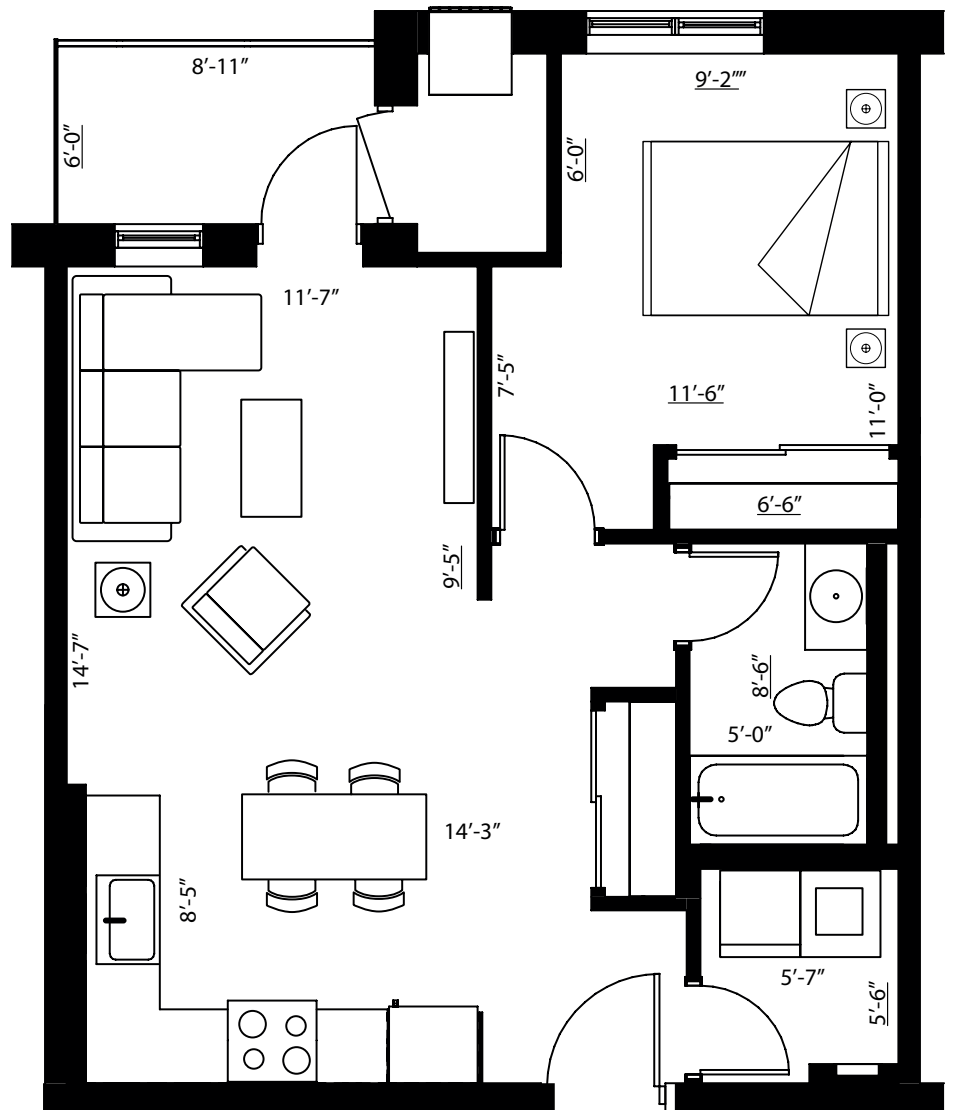

BAY

1 Bedroom

UNIT DIMENSIONS

Primary Bedroom: 11'-0" x 11'-6"
Kitchen: 14'-3" x 8'-5"
Living Room: 14'-7" x 11'-7"

225 Sandwich St. N.
Amherstburg ON

1.833.740.3700

www.riversedgeapts.ca

750 sq. ft.

*approximate dimensions only, subject to change without notice