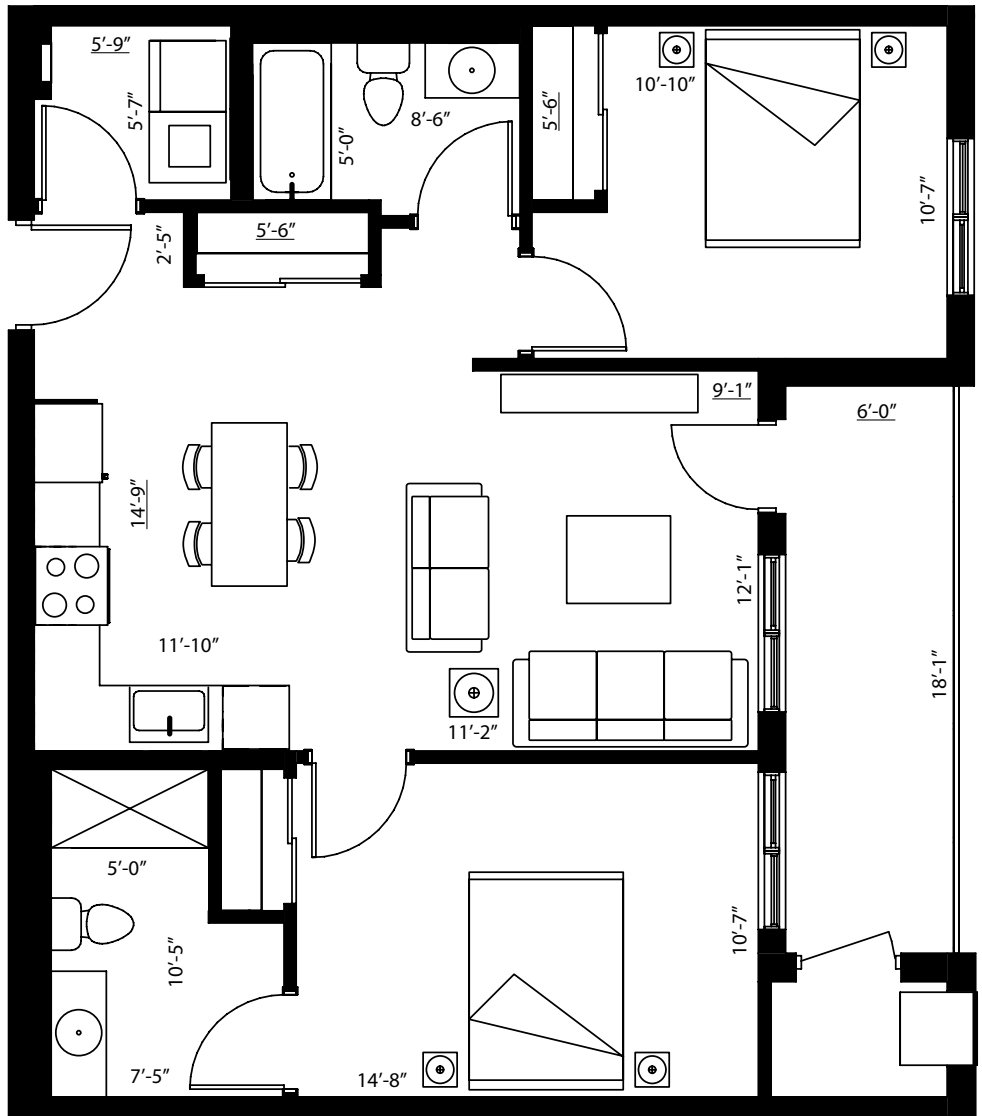

RIVER'S EDGE

CROSSWINDS

2 Bedroom

UNIT DIMENSIONS

Primary Bedroom: 14'-8" x 10'-7"

Second Bedroom: 10'-10" x 10'-7"

Kitchen: 14'-9" x 11'-10"

Living Room: 12'-1" x 11'-2"

225 Sandwich St. N.
Amherstburg ON

1.888.740.3700

www.riversedgeapts.ca

1065 sq. ft.

(Barrier Free Unit)

*approximate dimensions only, subject to change without notice