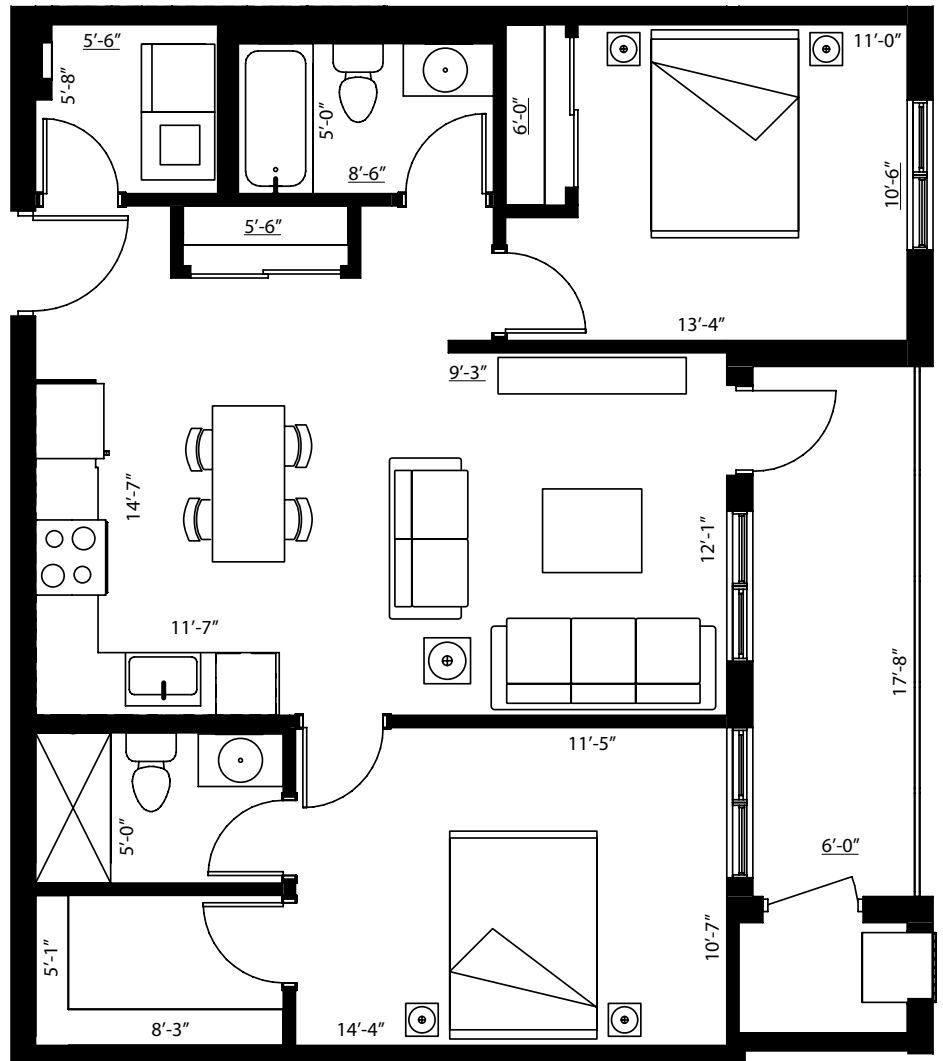

## 2 Bedroom

### UNIT DIMENSIONS

Primary Bedroom: 14'-4" x 10'-7"

Second Bedroom: 13'-4" x 10'-6"

Kitchen: 14'-7" x 11'-7"

Living Room: 12'-1" x 11'-5"

225 Sandwich St. N.  
Amherstburg ON

1.888.740.3700

[www.riversedgeapts.ca](http://www.riversedgeapts.ca)

1060 sq. ft.

\*approximate dimensions only, subject to  
change without notice