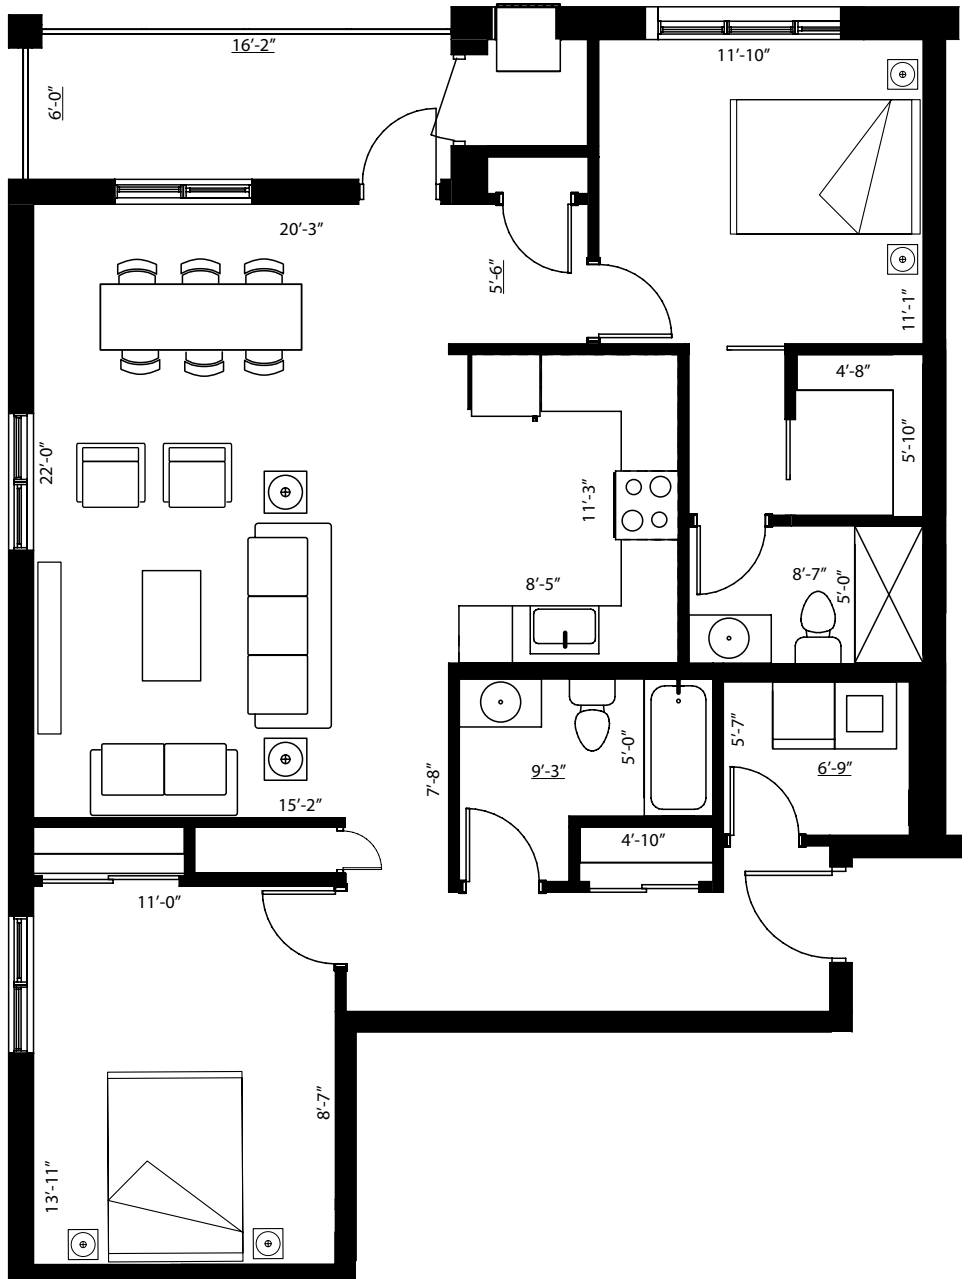

RIVER'S EDGE

CAPTAIN

2 Bedroom

UNIT DIMENSIONS

Primary Bedroom: 11'-10" x 11'-1"

Second Bedroom: 13'-11" x 11'-0"

Kitchen: 11'-3" x 8'-5"

Living & Dining Room:
15'-2" x 22'-0"

225 Sandwich St. N.
Amherstburg ON

1.888.740.3700

www.riversedgeapts.ca

1330 sq. ft.

*approximate dimensions only, subject to
change without notice