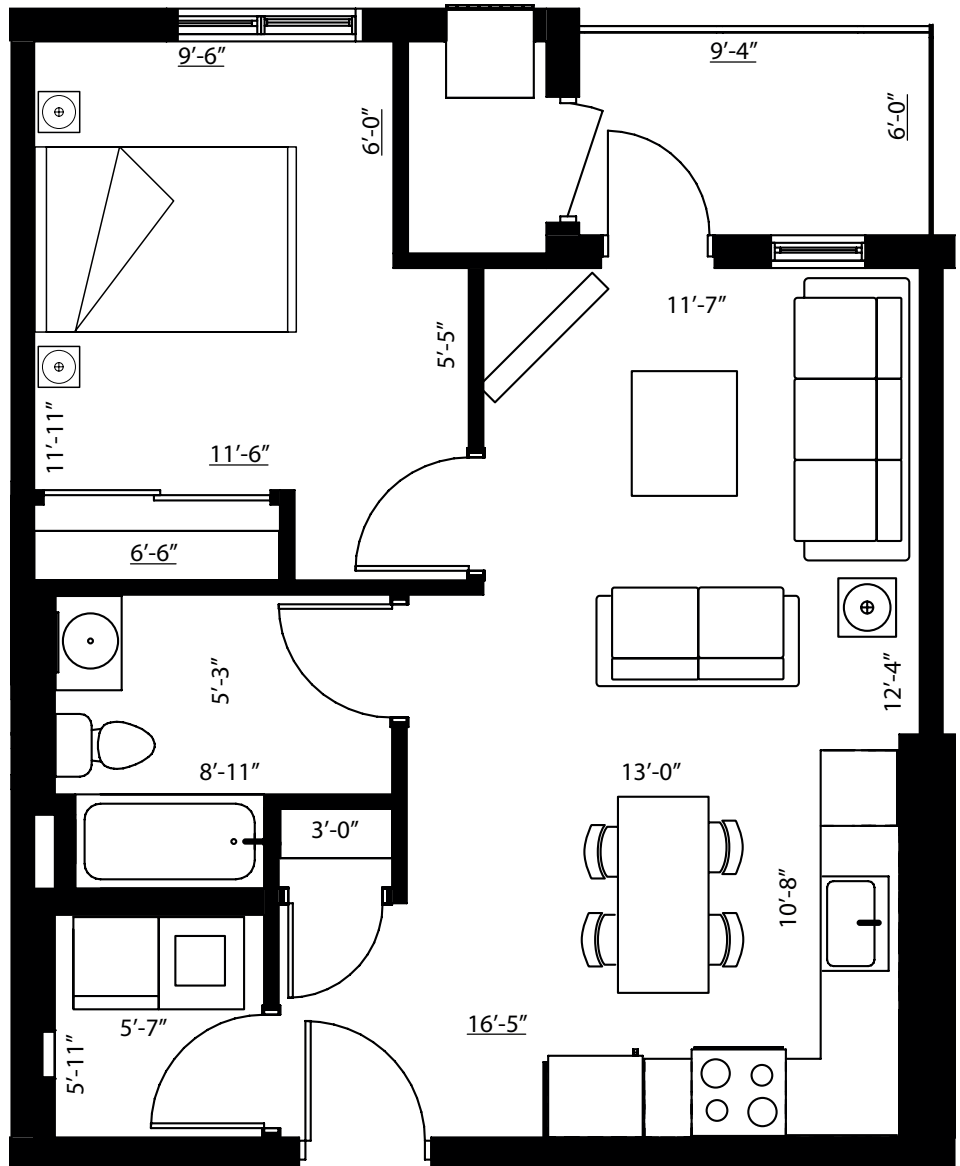

RIVULET

1 Bedroom

UNIT DIMENSIONS

Primary Bedroom: 11'-11" x 11'-6"

Kitchen: 13'-0" x 10'-8"

Living Room: 12'-4" x 11'-7"

225 Sandwich St. N.
Amherstburg ON

1.888.740.3700

www.riversedgeapts.ca

740 sq. ft.

(Barrier Free Unit)

*approximate dimensions only, subject to change without notice