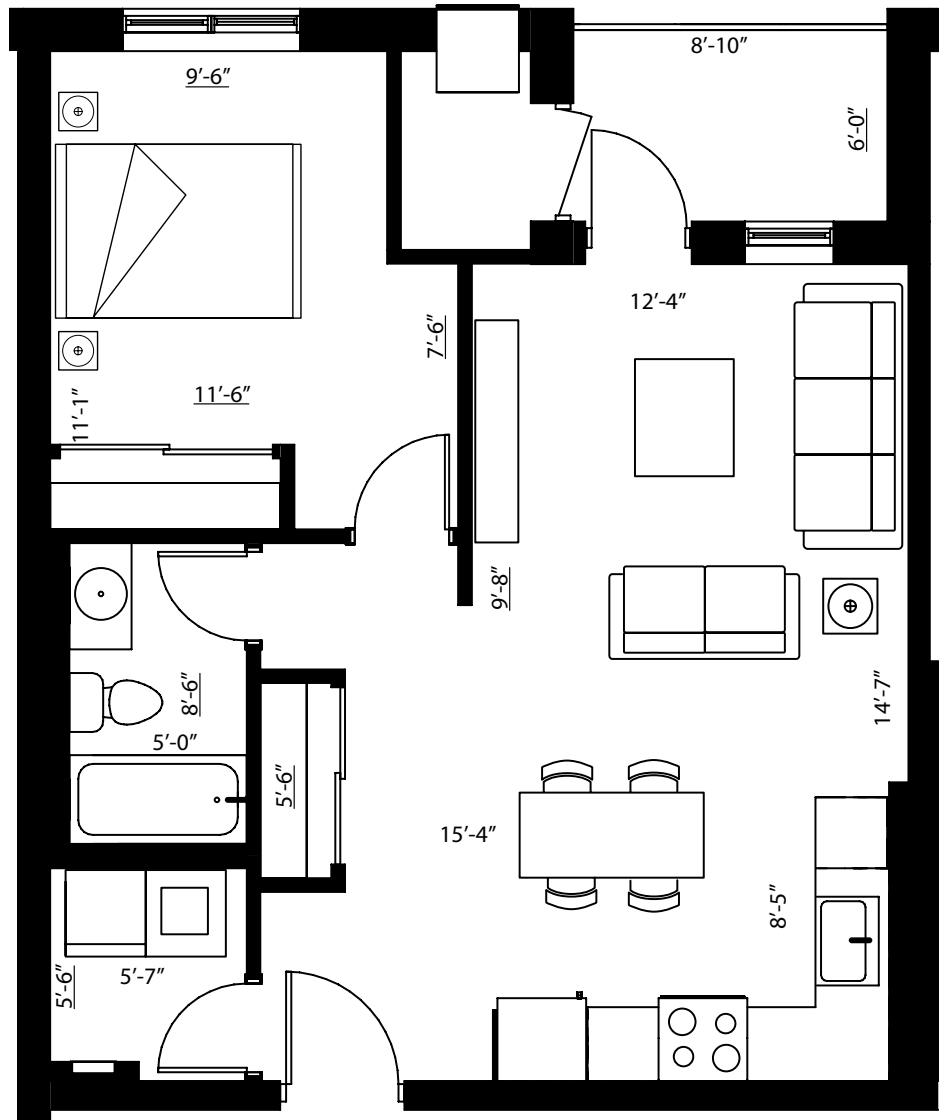

PEBBLE

1 Bedroom

UNIT DIMENSIONS

Primary Bedroom: 11'-1" x 11'-6"

Kitchen: 15'-4" x 8'-5"

Living Room: 12'-4" x 14'-7"

225 Sandwich St. N.
Amherstburg ON

1.888.740.3700

www.riversedgeapts.ca

775 sq. ft.

*approximate dimensions only, subject to change without notice