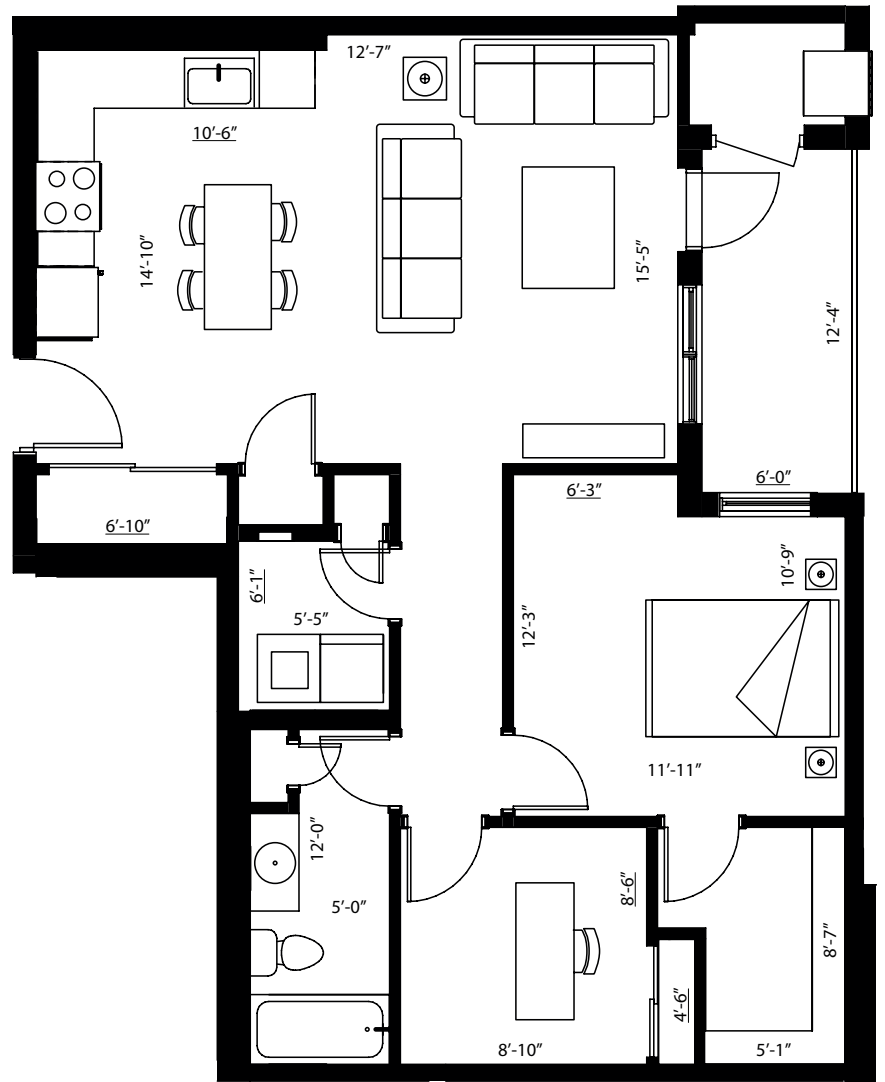

OSPREY

1 Bedroom + Den

UNIT DIMENSIONS

Primary Bedroom: 11'-11" x 12'-3"

Den: 8'-10" x 8'-6"

Kitchen: 14'-10" x 10'-6"

Living Room: 12'-7" x 15'-5"

225 Sandwich St. N.
Amherstburg ON

1.888.740.3700

www.riversedgeapts.ca

970 sq. ft.

*approximate dimensions only, subject to
change without notice