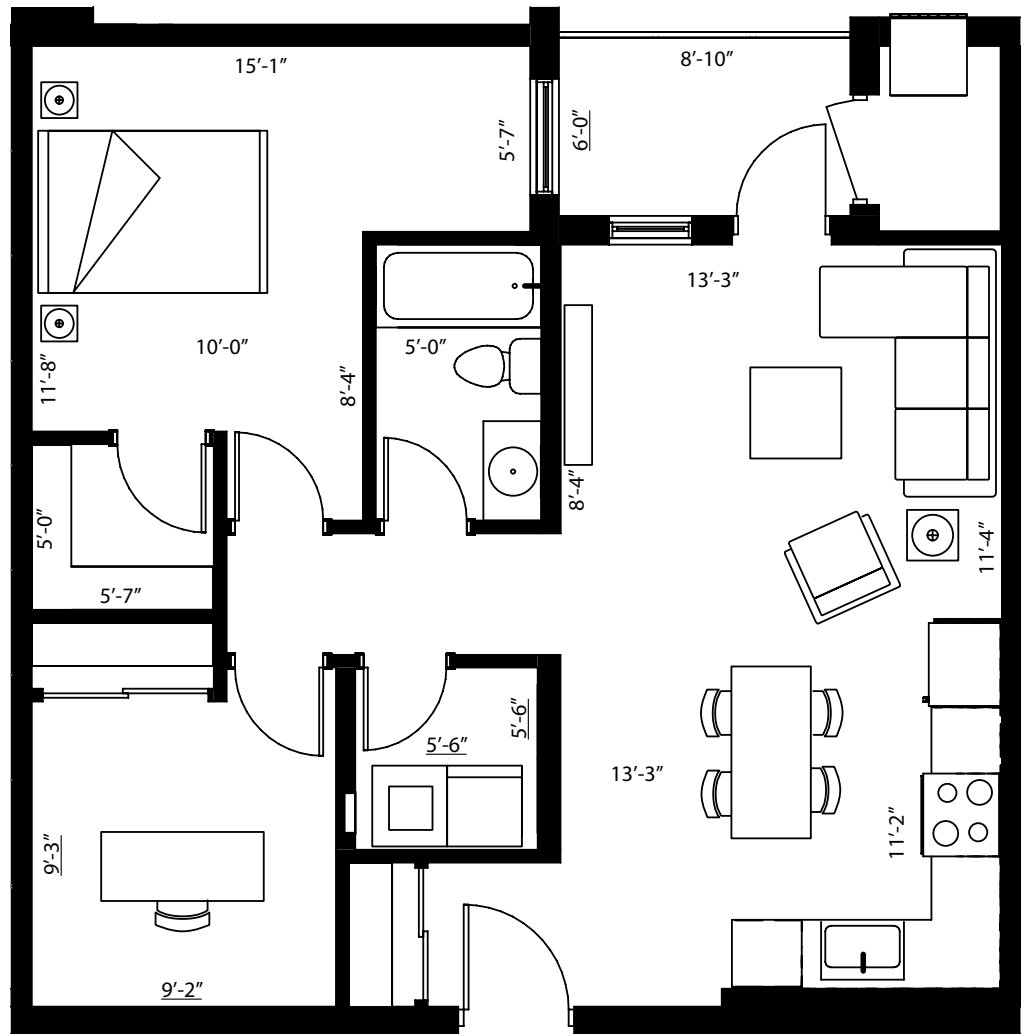

# MALLARD

1 Bedroom + Den

## UNIT DIMENSIONS

Primary Bedroom: 15'-1" x 11'-8"

Den: 9'-2" x 9'-3"

Kitchen: 13'-3" x 11'-2"

Living Room: 13'-3" x 11'-4"

225 Sandwich St. N.  
Amherstburg ON

1.888.740.3700

[www.riversedgeapts.ca](http://www.riversedgeapts.ca)

910 sq. ft.

\*approximate dimensions only, subject to change without notice