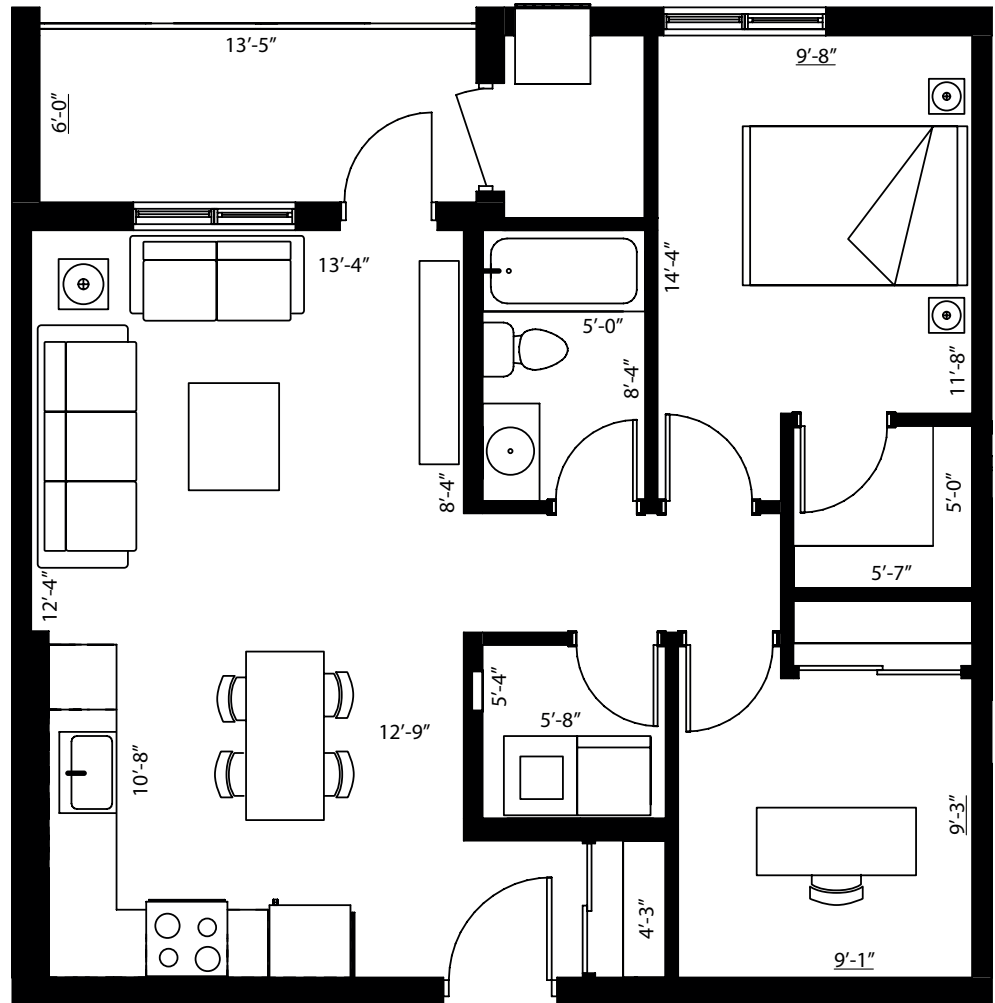

LAGOON

1 Bedroom + Den

UNIT DIMENSIONS

Primary Bedroom: 14'-4" x 9'-8"

Den: 9'-1" x 9'-3"

Kitchen: 12'-9" x 10'-8"

Living Room: 13'-4" x 12'-4"

225 Sandwich St. N.
Amherstburg ON

1.888.740.3700

www.riversedgeapts.ca

920 sq. ft.

*approximate dimensions only, subject to change without notice