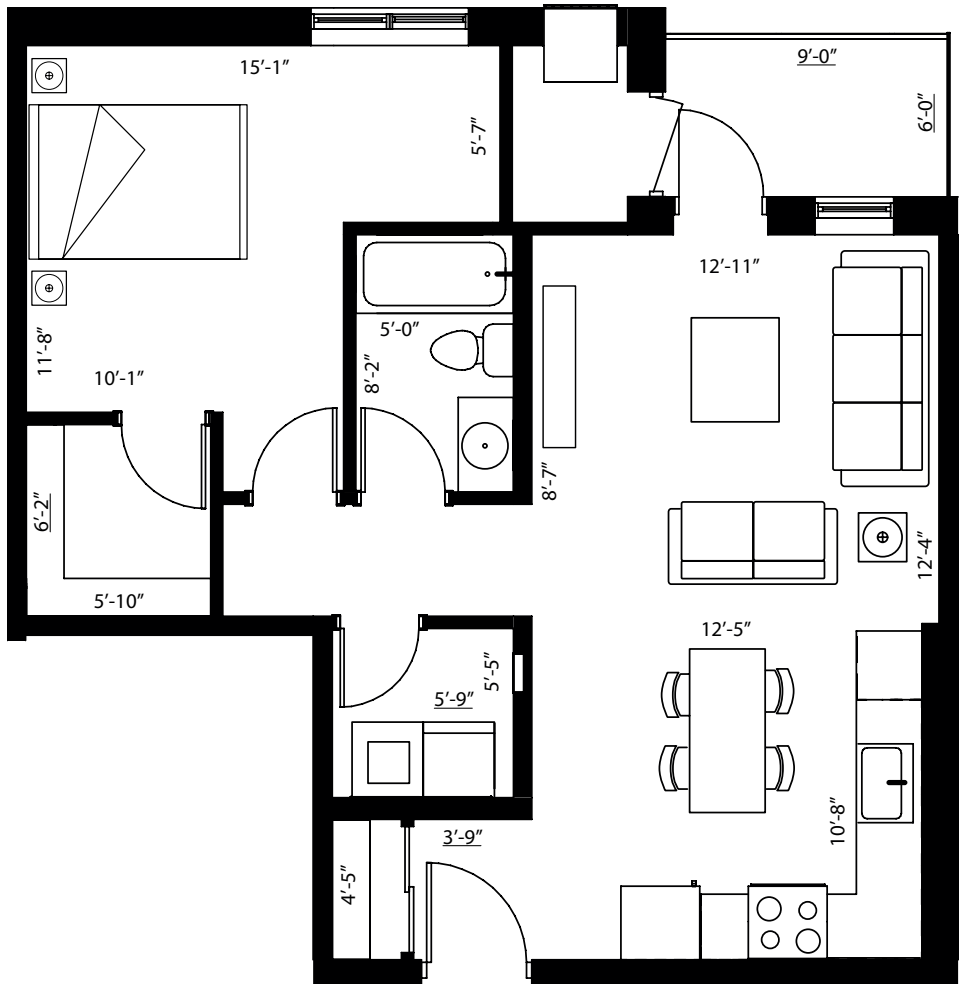

CREST

1 Bedroom

UNIT DIMENSIONS

Primary Bedroom: 11'-8" x 10'-1"
Kitchen: 12'-5" x 10'-8"
Living Room: 12'-11" x 12'-4"

225 Sandwich St. N.
Amherstburg ON

1.888.740.3700

www.riversedgeapts.ca

800 sq. ft.

*approximate dimensions only, subject to change without notice